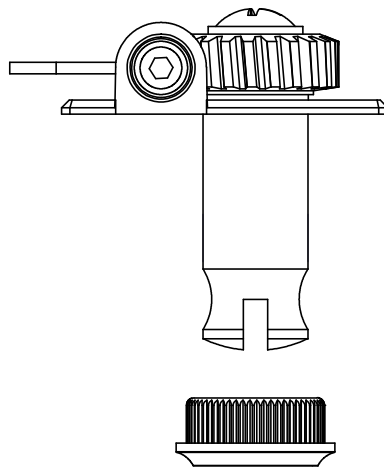

(Traditional Open-Back Style)

(Traditional Open-Back Style)

Approximate Weight	
Individual Machine Head	Complete Set (4 Machine Heads)
.219lbs (99.34g)	.832lbs (377g)