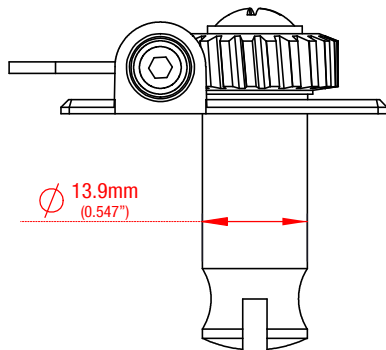

(Traditional Open-Back Style)

(Traditional Open-Back Style)

Approximate Weight	
Individual Machine Head	Complete Set (4 Machine Heads)
.219lbs (99.34g)	.832lbs (377g)