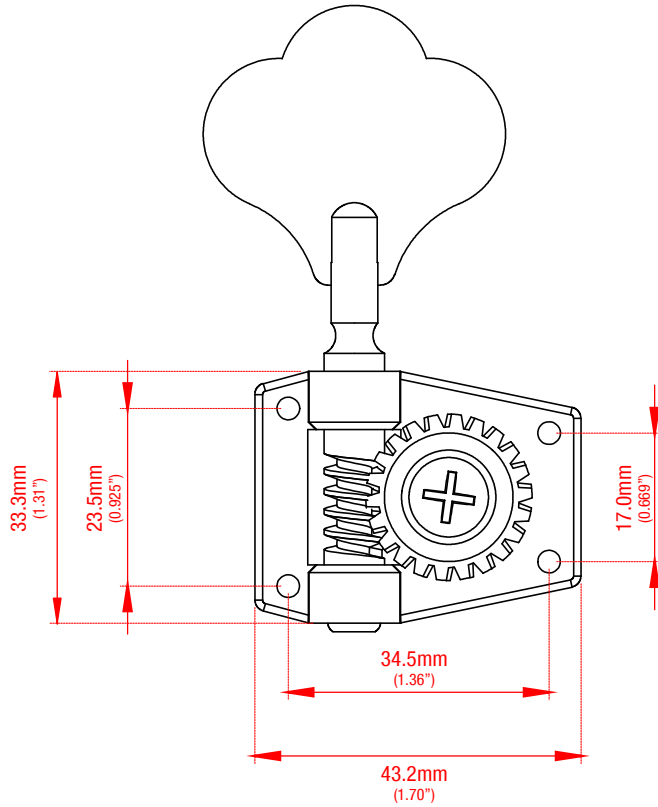

(Traditional Open-Back Style)

(Traditional Open-Back Style)

Approximate Weight	
Individual Machine Head	Complete Set (4 Machine Heads)
.219lbs (99.34g)	.832lbs (377g)