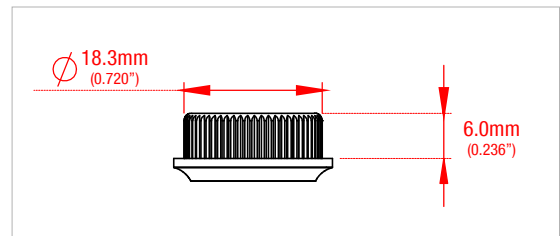

(Traditional Open-Back Style)

(Traditional Open-Back Style)

Approximate Weight	
Individual Machine Head	Complete Set (4 Machine Heads)
.219lbs (99.34g)	.832lbs (377g)