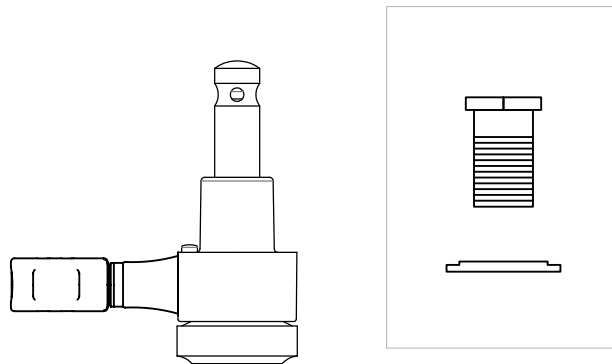

two pin

two pin

Approximate Weight
(may vary slightly depending on button option)

Individual Machine Head

.083lbs
(37.75g)

Complete Set
(6 Machine Heads)

.496lbs
(225g)