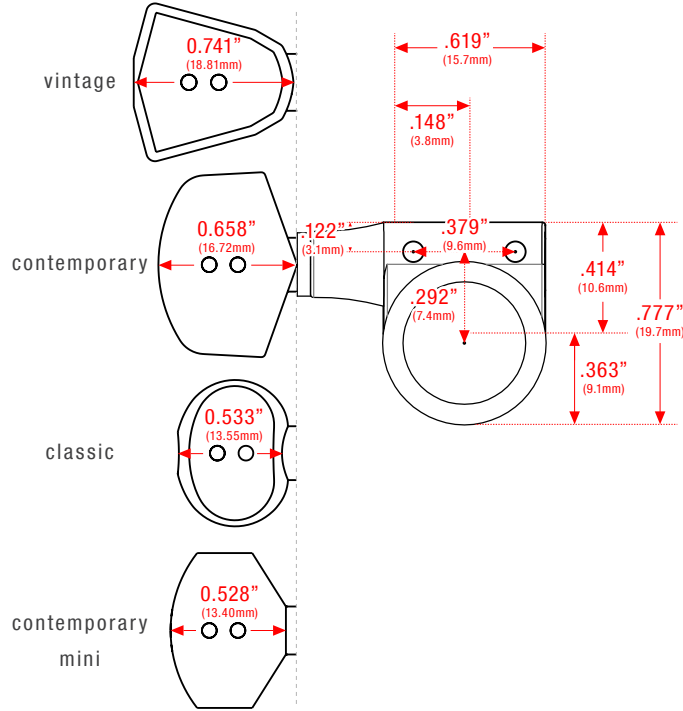

two pin

two pin

Approximate Weight
(may vary slightly depending on button option)

Individual Machine Head

.083lbs
(37.75g)

Complete Set
(6 Machine Heads)

.496lbs
(225g)