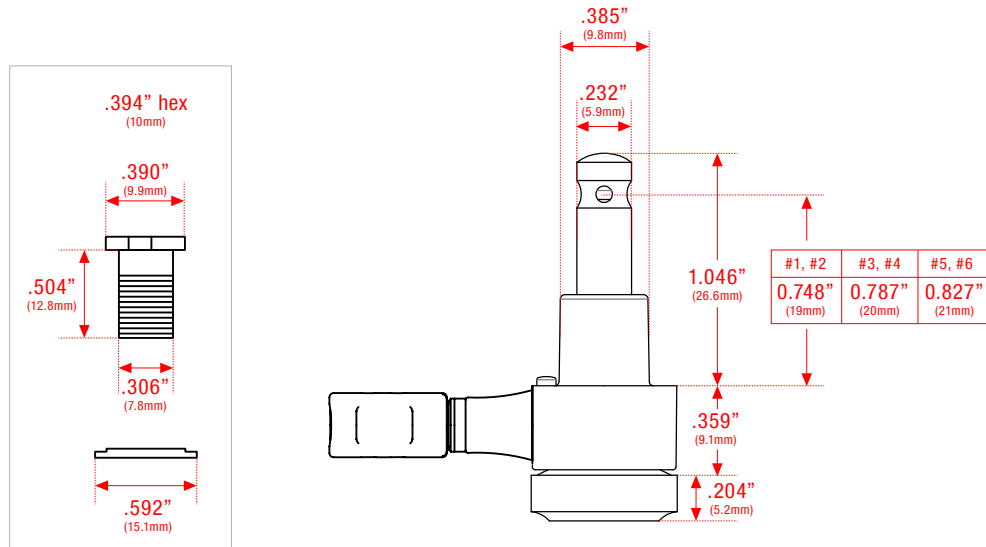

two pin

two pin

Approximate Weight
(may vary slightly depending on button option)

Individual Machine Head

.083lbs
(37.75g)

Complete Set
(6 Machine Heads)

.496lbs
(225g)