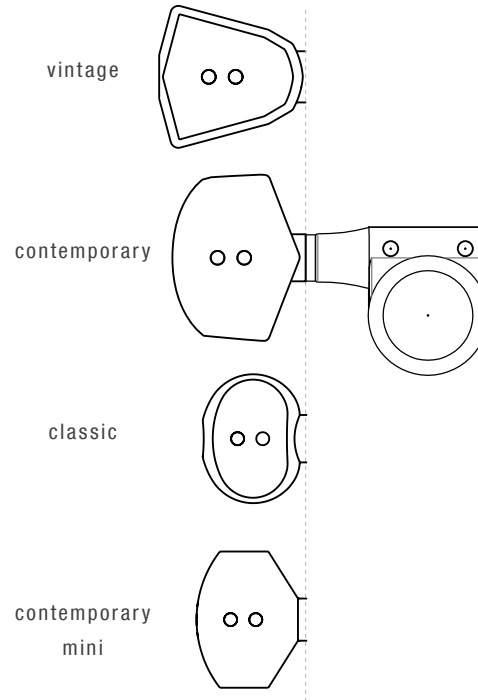

two pin

two pin

Approximate Weight
(may vary slightly depending on button option)

Individual Machine Head

.083lbs
(37.75g)

Complete Set
(6 Machine Heads)

.496lbs
(225g)