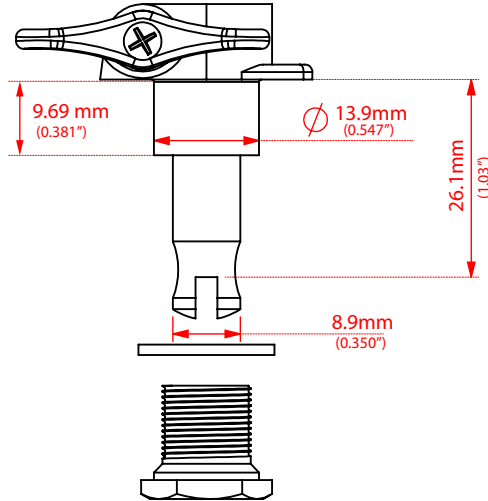

(Contemporary Y-Key Head

(Contemporary Y-Key Head)

Approximate Weight

Individual Machine Head

.116lbs  
(52.62g)

Complete Set  
(4 Machine Heads + Hardware)

.518lbs  
(235g)