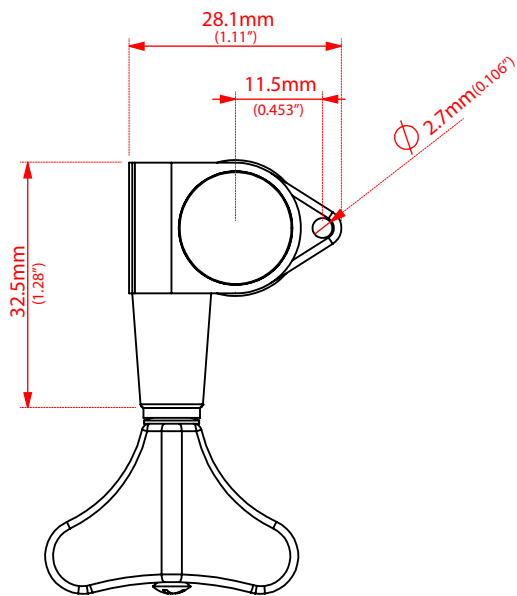

(Contemporary Y-Key Head

(Contemporary Y-Key Head)

Approximate Weight

Individual Machine Head

.116lbs  
(52.62g)

Complete Set  
(4 Machine Heads + Hardware)

.518lbs  
(235g)