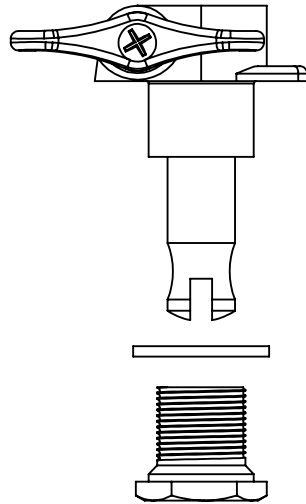

(Contemporary Y-Key Head

(Contemporary Y-Key Head)

Approximate Weight

Individual Machine Head

.116lbs  
(52.62g)

Complete Set  
(4 Machine Heads + Hardware)

.518lbs  
(235g)