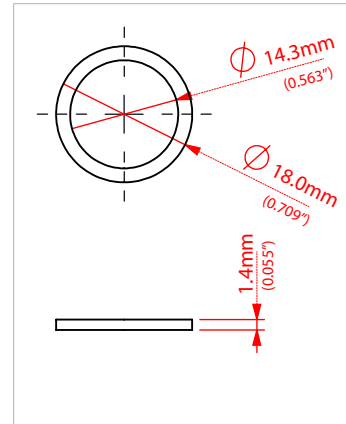

(Contemporary Y-Key Head

(Contemporary Y-Key Head)

Approximate Weight

Individual Machine Head

.116lbs  
(52.62g)

Complete Set  
(4 Machine Heads + Hardware)

.518lbs  
(235g)