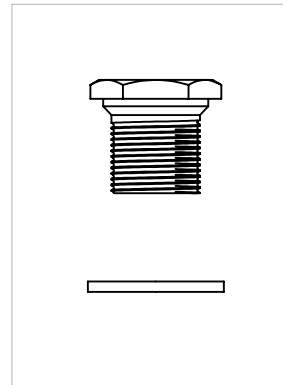

(Contemporary Y-Key Head

(Contemporary Y-Key Head)

Approximate Weight

Individual Machine Head

.116lbs  
(52.62g)

Complete Set  
(4 Machine Heads + Hardware)

.518lbs  
(235g)