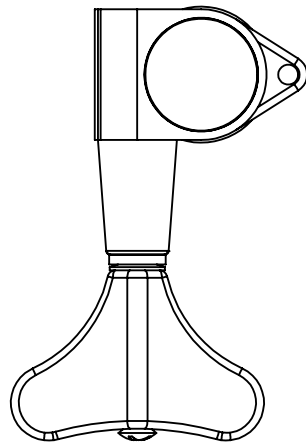

(Contemporary Y-Key Head

(Contemporary Y-Key Head)

Approximate Weight

Individual Machine Head

.116lbs  
(52.62g)

Complete Set  
(4 Machine Heads + Hardware)

.518lbs  
(235g)