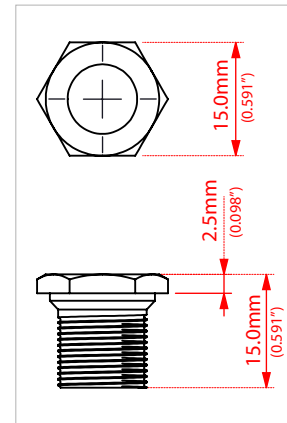

(Contemporary Y-Key Head

(Contemporary Y-Key Head)

Approximate Weight

Individual Machine Head

.116lbs  
(52.62g)

Complete Set  
(4 Machine Heads + Hardware)

.518lbs  
(235g)