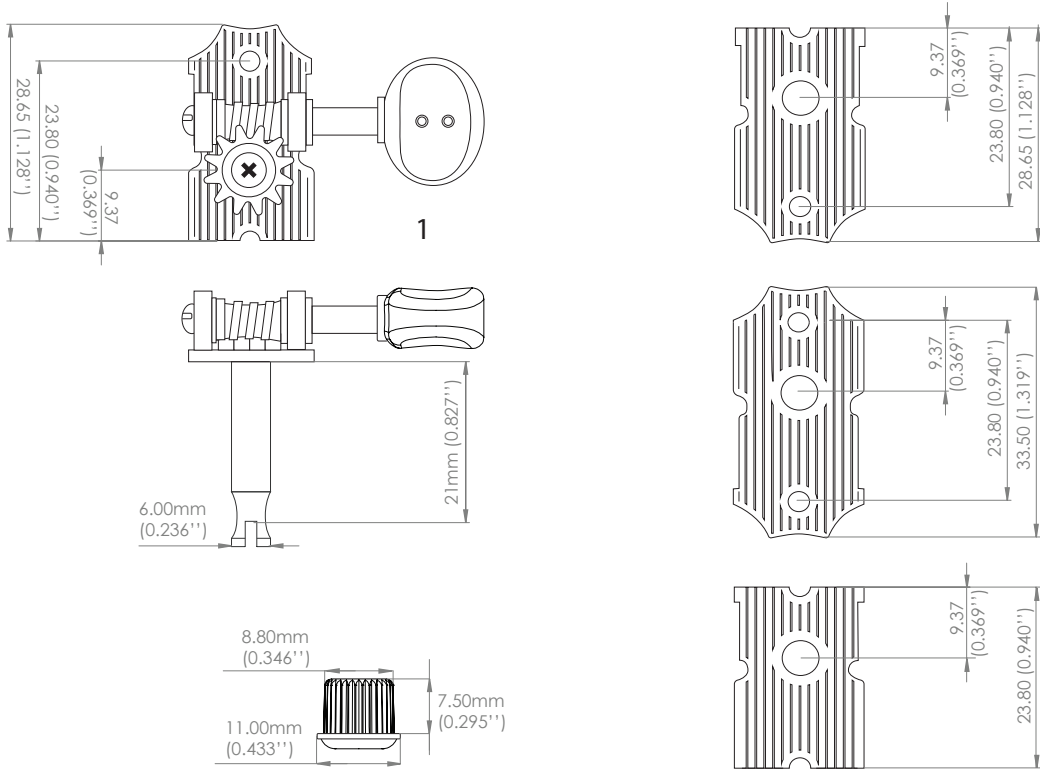

#1 (6-in-line)

#2345(6-in-line)

#6 (6-in-line)

#123 (3+3)

#456 (3+3)

Approximate Weight

Individual Tuner

25.5g
(0.90oz)

Complete Set

153.0g
(5.40oz)