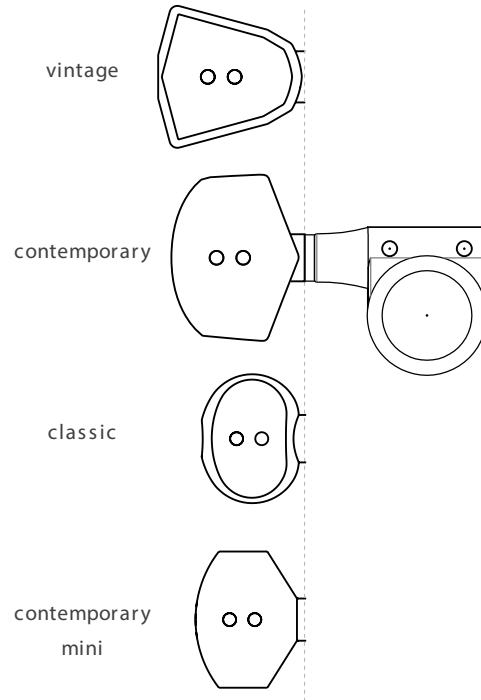

two pin locking

two pin locking

Approximate Weight (may vary slightly depending on button option)	
Individual Machine Head	Complete Set (6 Machine Heads)
.083lbs (37.75g)	.496lbs (225g)