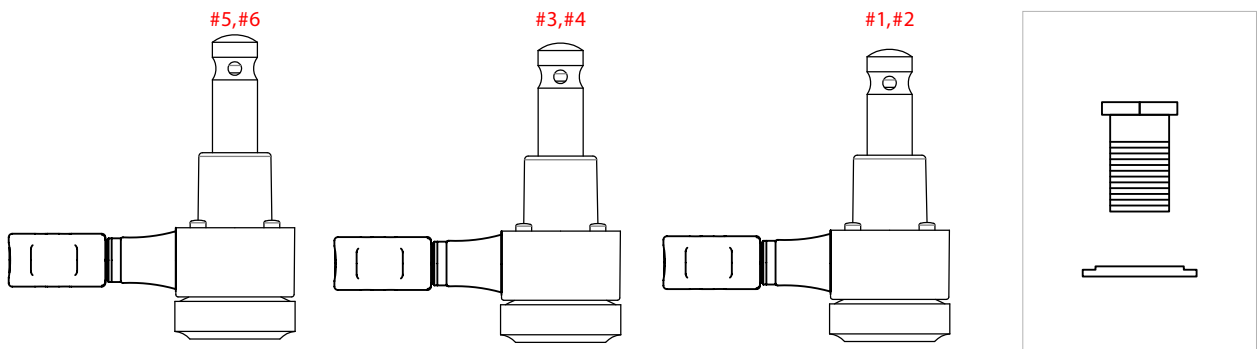

two pin locking

two pin locking

Approximate Weight (may vary slightly depending on button option)	
Individual Machine Head	Complete Set (6 Machine Heads)
.083lbs (37.75g)	.496lbs (225g)