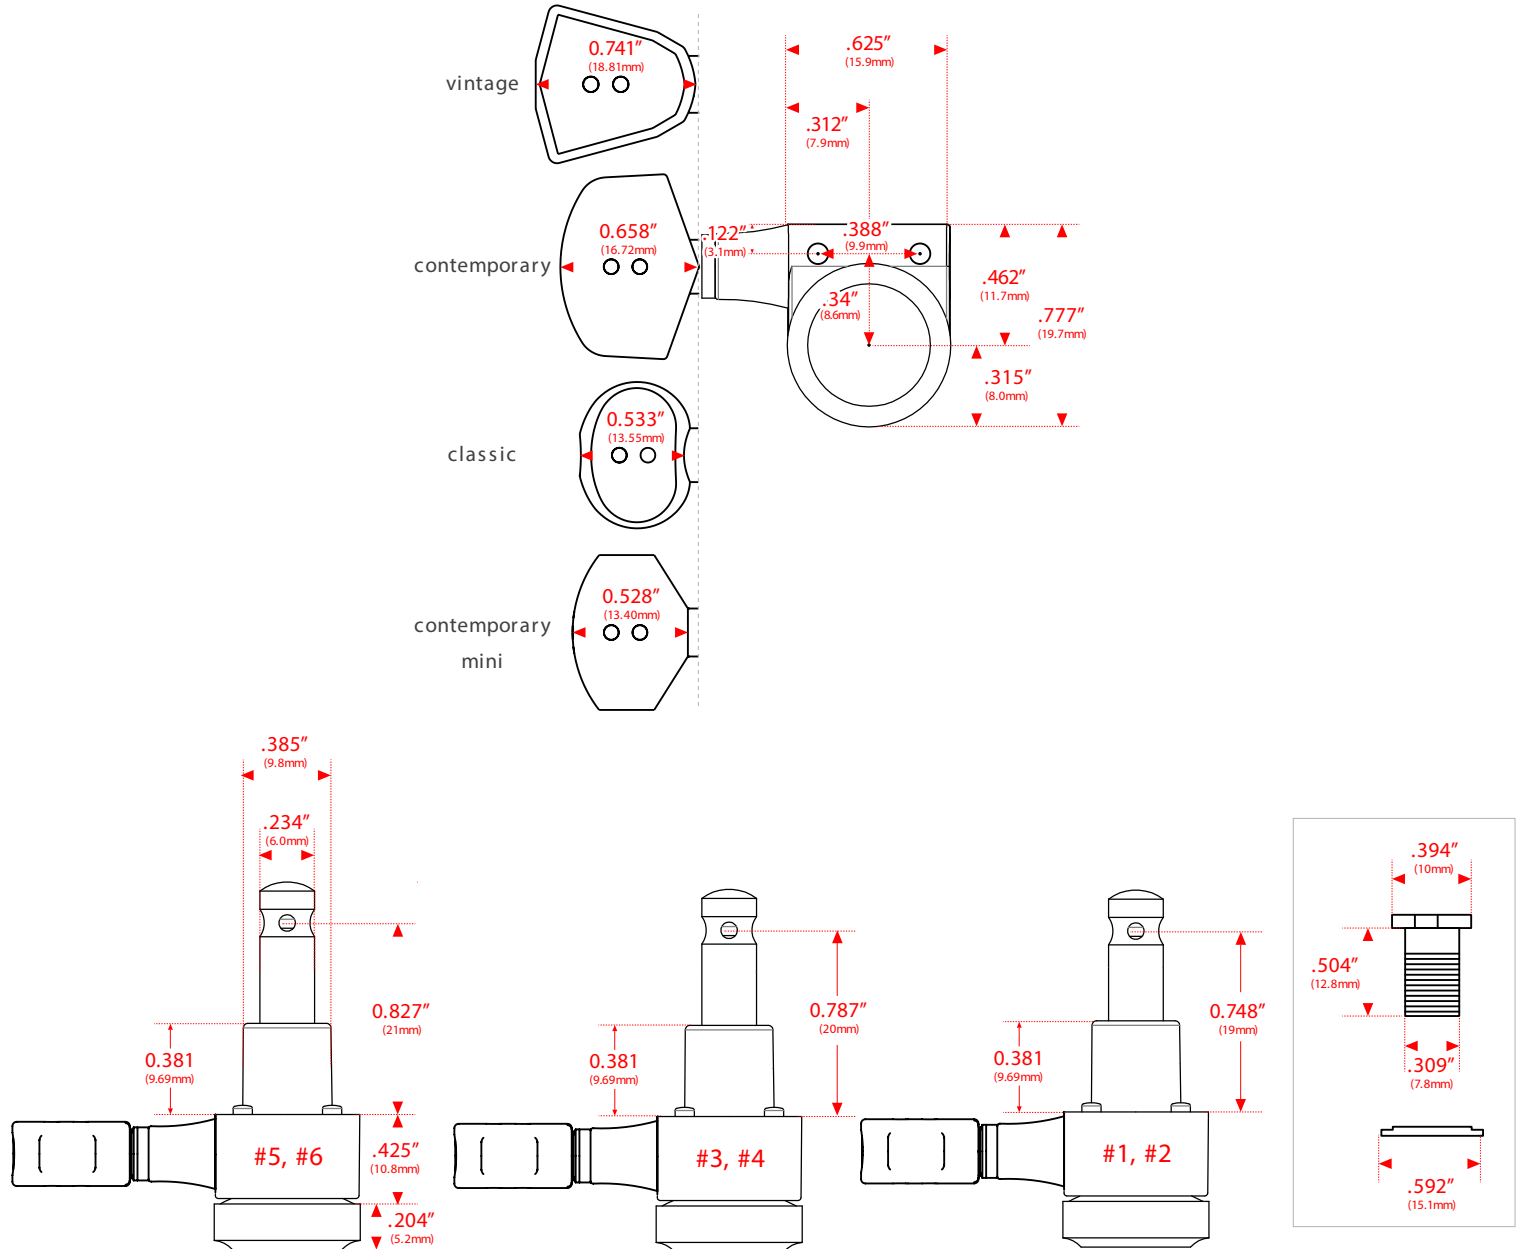

two pin locking

two pin locking

Approximate Weight (may vary slightly depending on button option)	
Individual Machine Head	Complete Set (6 Machine Heads)
.083lbs (37.75g)	.496lbs (225g)