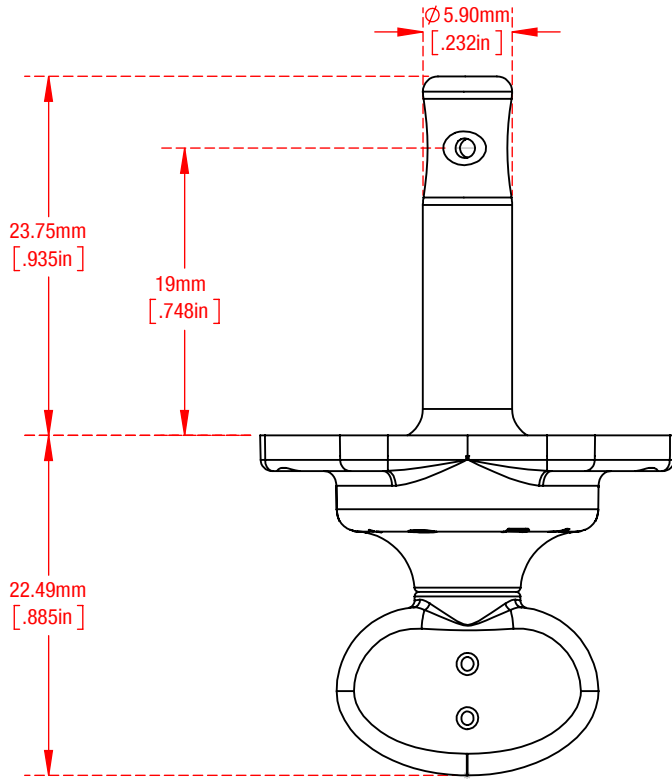

6:1 tuning built for the Ukulele

6:1 tuning built for the Ukulele

Approximate Weight	
Individual Tuner	Complete Set
5g (0.18oz)	20g (0.71oz)