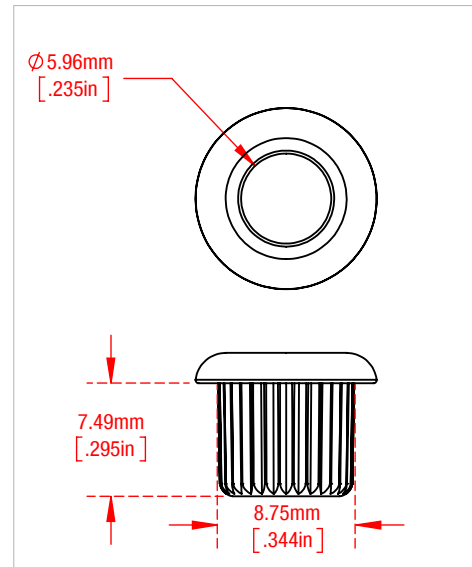

6:1 tuning built for the Ukulele

6:1 tuning built for the Ukulele

Approximate Weight	
Individual Tuner	Complete Set
5g (0.18oz)	20g (0.71oz)