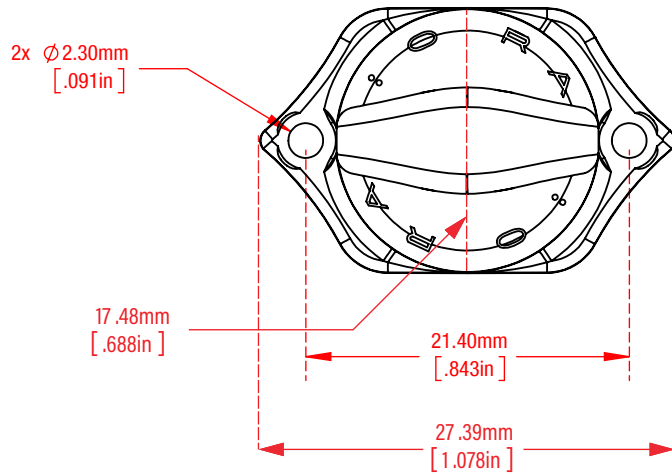

6:1 tuning built for the Ukulele

6:1 tuning built for the Ukulele

Approximate Weight	
Individual Tuner	Complete Set
5g (0.18oz)	20g (0.71oz)