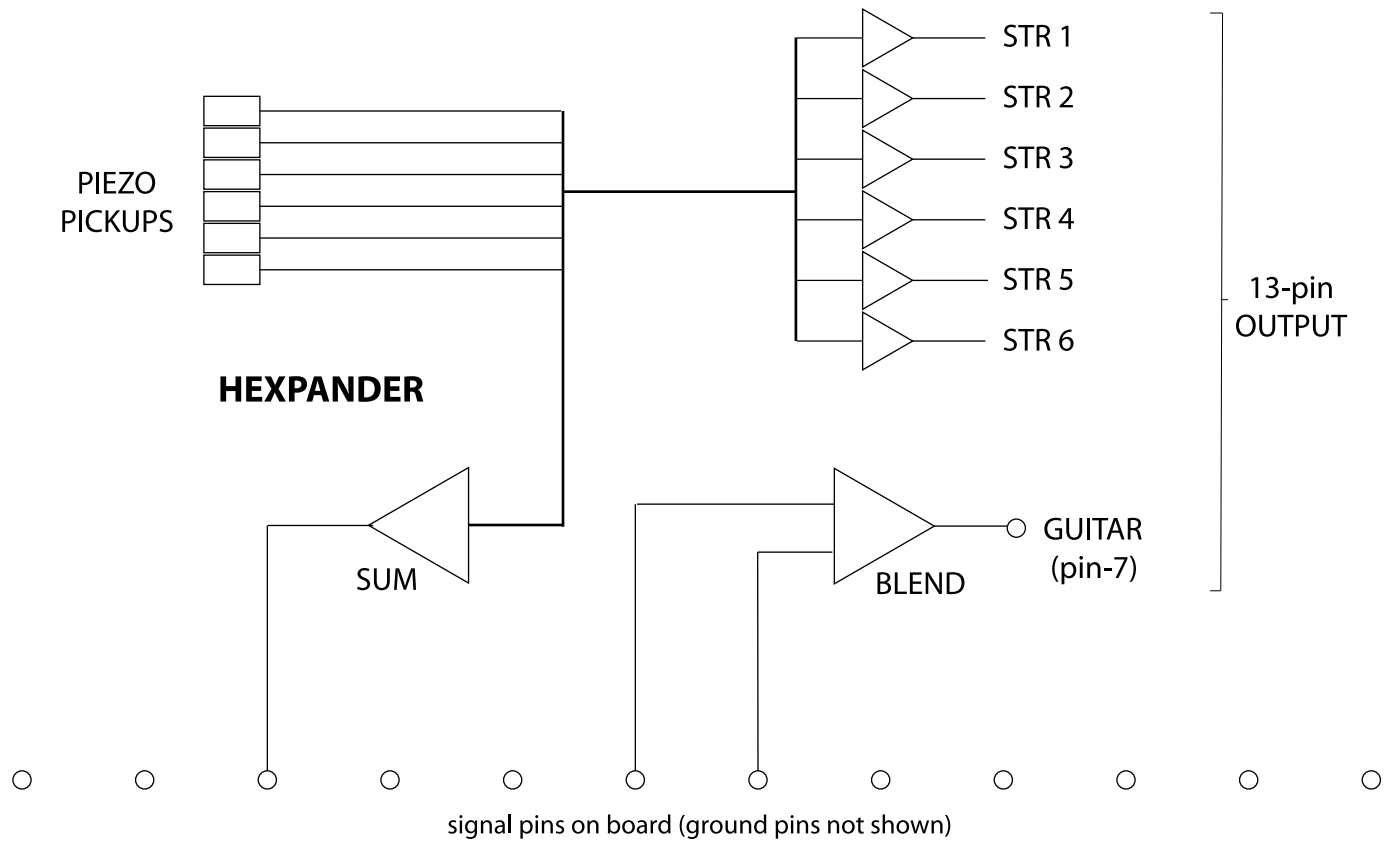

HEXPANDER with Mag-To-Pin7 Wiring Harness

QSW QSW PIN MID FAAS VOL MAG RING TIP SW PWR BAT

signal pins on board (ground pins not shown)

Magnetic Pickups